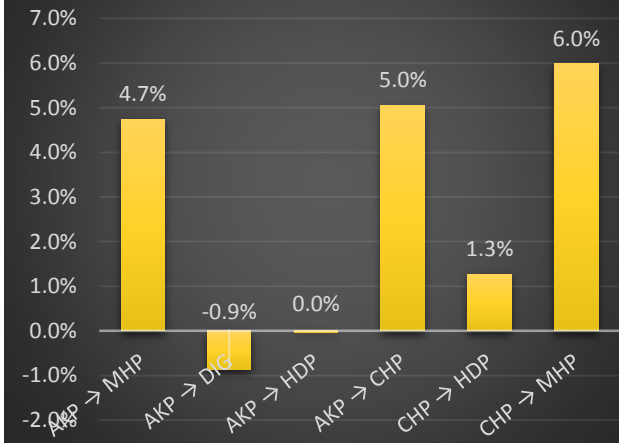

ARTVIN-ARDANUC-*

ARTVIN-ARHAVI-*

ARTVIN-ARTVIN MERKEZ-*

ARTVIN-BORCKA-*

ARTVIN-HOPA-*

ARTVIN-MURGUL-*

| | AKP → MHP | AKP → DİĞ | AKP → HDP | AKP → CHP | CHP → HDP | CHP → MHP |
|------------------------|-----------|-----------|-----------|-----------|-----------|-----------|
| ARTVIN-*.* | 3.4% | -0.2% | -0.1% | 4.6% | 2.7% | 6.3% |
| ARTVIN-ARDANUC-* | 1.3% | 0.0% | -0.2% | 3.1% | 1.8% | 7.0% |
| ARTVIN-ARHAVI-* | 2.5% | -1.1% | -0.2% | 4.5% | 1.7% | 7.4% |
| ARTVIN-ARTVIN MERKEZ-* | 3.4% | -0.6% | 0.0% | 4.4% | 1.9% | 4.9% |
| ARTVIN-BORCKA-* | 5.2% | 0.1% | -0.3% | 4.4% | 1.7% | 8.2% |
| ARTVIN-HOPA-* | 2.4% | 0.3% | -0.7% | 4.4% | 7.6% | 8.0% |
| ARTVIN-MURGUL-* | 4.7% | -0.9% | 0.0% | 5.0% | 1.3% | 6.0% |
| ARTVIN-SAVSAT-* | 5.2% | -1.2% | -0.1% | 7.5% | 1.9% | 10.0% |
| ARTVIN-YUSUFELI-* | 3.0% | 0.9% | 0.1% | 1.7% | 0.4% | -0.8% |