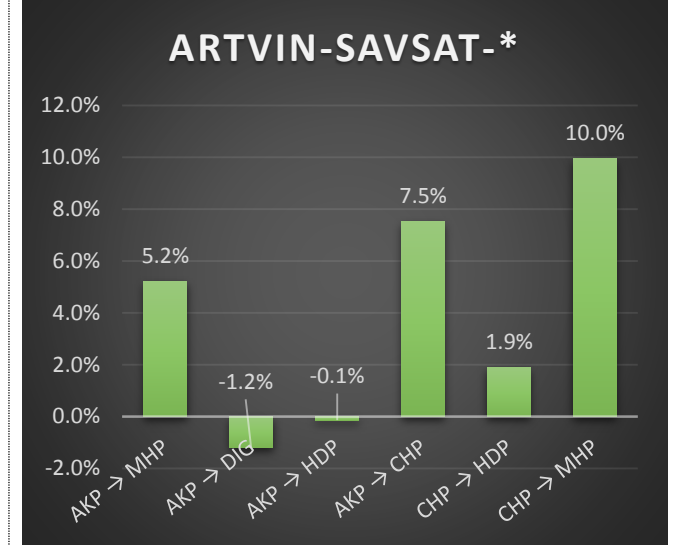

ARTVIN-ARDANUC-*

ARTVIN-ARHAVI-*

ARTVIN-ARTVIN MERKEZ-*

ARTVIN-BORCKA-*

ARTVIN-HOPA-*

ARTVIN-MURGUL-*

| | AKP → MHP | AKP → DİĞ | AKP → HDP | AKP → CHP | CHP → HDP | CHP → MHP |
|------------------------|-----------|-----------|-----------|-----------|-----------|-----------|
| ARTVIN-*.* | 3.4% | -0.2% | -0.1% | 4.6% | 2.7% | 6.3% |
| ARTVIN-ARDANUC-* | 1.3% | 0.0% | -0.2% | 3.1% | 1.8% | 7.0% |
| ARTVIN-ARHAVI-* | 2.5% | -1.1% | -0.2% | 4.5% | 1.7% | 7.4% |
| ARTVIN-ARTVIN MERKEZ-* | 3.4% | -0.6% | 0.0% | 4.4% | 1.9% | 4.9% |
| ARTVIN-BORCKA-* | 5.2% | 0.1% | -0.3% | 4.4% | 1.7% | 8.2% |
| ARTVIN-HOPA-* | 2.4% | 0.3% | -0.7% | 4.4% | 7.6% | 8.0% |
| ARTVIN-MURGUL-* | 4.7% | -0.9% | 0.0% | 5.0% | 1.3% | 6.0% |
| ARTVIN-SAVSAT-* | 5.2% | -1.2% | -0.1% | 7.5% | 1.9% | 10.0% |
| ARTVIN-YUSUFELI-* | 3.0% | 0.9% | 0.1% | 1.7% | 0.4% | -0.8% |