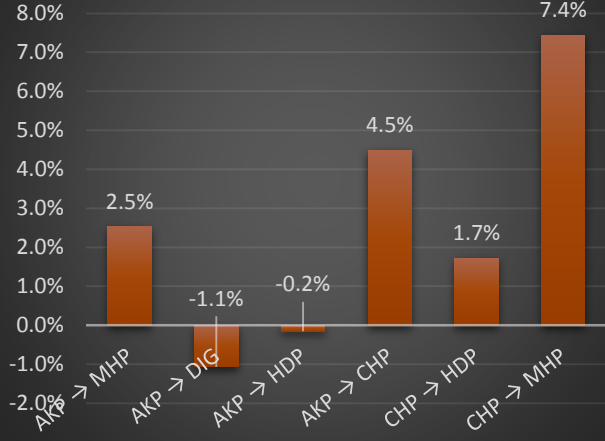

ARTVIN-ARDANUC-*

ARTVIN-ARHAVI-*

ARTVIN-ARTVIN MERKEZ-*

ARTVIN-BORCKA-*

ARTVIN-HOPA-*

ARTVIN-MURGUL-*

| | AKP → MHP | AKP → DİĞ | AKP → HDP | AKP → CHP | CHP → HDP | CHP → MHP |
|------------------------|-----------|-----------|-----------|-----------|-----------|-----------|
| ARTVIN-*.* | 3.4% | -0.2% | -0.1% | 4.6% | 2.7% | 6.3% |
| ARTVIN-ARDANUC-* | 1.3% | 0.0% | -0.2% | 3.1% | 1.8% | 7.0% |
| ARTVIN-ARHAVI-* | 2.5% | -1.1% | -0.2% | 4.5% | 1.7% | 7.4% |
| ARTVIN-ARTVIN MERKEZ-* | 3.4% | -0.6% | 0.0% | 4.4% | 1.9% | 4.9% |
| ARTVIN-BORCKA-* | 5.2% | 0.1% | -0.3% | 4.4% | 1.7% | 8.2% |
| ARTVIN-HOPA-* | 2.4% | 0.3% | -0.7% | 4.4% | 7.6% | 8.0% |
| ARTVIN-MURGUL-* | 4.7% | -0.9% | 0.0% | 5.0% | 1.3% | 6.0% |
| ARTVIN-SAVSAT-* | 5.2% | -1.2% | -0.1% | 7.5% | 1.9% | 10.0% |
| ARTVIN-YUSUFELI-* | 3.0% | 0.9% | 0.1% | 1.7% | 0.4% | -0.8% |