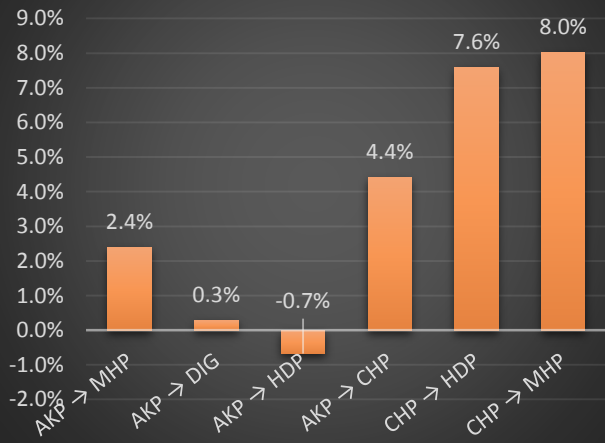

ARTVIN-ARDANUC-*

ARTVIN-ARHAVI-*

ARTVIN-ARTVIN MERKEZ-*

ARTVIN-BORCKA-*

ARTVIN-HOPA-*

ARTVIN-MURGUL-*

| | AKP → MHP | AKP → DİĞ | AKP → HDP | AKP → CHP | CHP → HDP | CHP → MHP |
|------------------------|-----------|-----------|-----------|-----------|-----------|-----------|
| ARTVIN-*.* | 3.4% | -0.2% | -0.1% | 4.6% | 2.7% | 6.3% |
| ARTVIN-ARDANUC-* | 1.3% | 0.0% | -0.2% | 3.1% | 1.8% | 7.0% |
| ARTVIN-ARHAVI-* | 2.5% | -1.1% | -0.2% | 4.5% | 1.7% | 7.4% |
| ARTVIN-ARTVIN MERKEZ-* | 3.4% | -0.6% | 0.0% | 4.4% | 1.9% | 4.9% |
| ARTVIN-BORCKA-* | 5.2% | 0.1% | -0.3% | 4.4% | 1.7% | 8.2% |
| ARTVIN-HOPA-* | 2.4% | 0.3% | -0.7% | 4.4% | 7.6% | 8.0% |
| ARTVIN-MURGUL-* | 4.7% | -0.9% | 0.0% | 5.0% | 1.3% | 6.0% |
| ARTVIN-SAVSAT-* | 5.2% | -1.2% | -0.1% | 7.5% | 1.9% | 10.0% |
| ARTVIN-YUSUFELI-* | 3.0% | 0.9% | 0.1% | 1.7% | 0.4% | -0.8% |