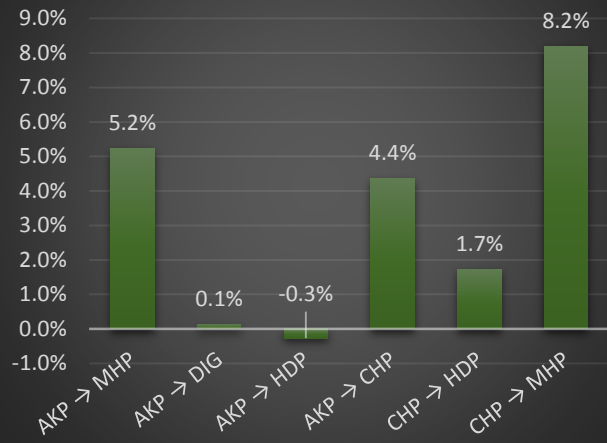

ARTVIN-ARDANUC-*

ARTVIN-ARHAVI-*

ARTVIN-ARTVIN MERKEZ-*

ARTVIN-BORCKA-*

ARTVIN-HOPA-*

ARTVIN-MURGUL-*

| | AKP → MHP | AKP → DİĞ | AKP → HDP | AKP → CHP | CHP → HDP | CHP → MHP |
|------------------------|-----------|-----------|-----------|-----------|-----------|-----------|
| ARTVIN-*.* | 3.4% | -0.2% | -0.1% | 4.6% | 2.7% | 6.3% |
| ARTVIN-ARDANUC-* | 1.3% | 0.0% | -0.2% | 3.1% | 1.8% | 7.0% |
| ARTVIN-ARHAVI-* | 2.5% | -1.1% | -0.2% | 4.5% | 1.7% | 7.4% |
| ARTVIN-ARTVIN MERKEZ-* | 3.4% | -0.6% | 0.0% | 4.4% | 1.9% | 4.9% |
| ARTVIN-BORCKA-* | 5.2% | 0.1% | -0.3% | 4.4% | 1.7% | 8.2% |
| ARTVIN-HOPA-* | 2.4% | 0.3% | -0.7% | 4.4% | 7.6% | 8.0% |
| ARTVIN-MURGUL-* | 4.7% | -0.9% | 0.0% | 5.0% | 1.3% | 6.0% |
| ARTVIN-SAVSAT-* | 5.2% | -1.2% | -0.1% | 7.5% | 1.9% | 10.0% |
| ARTVIN-YUSUFELI-* | 3.0% | 0.9% | 0.1% | 1.7% | 0.4% | -0.8% |