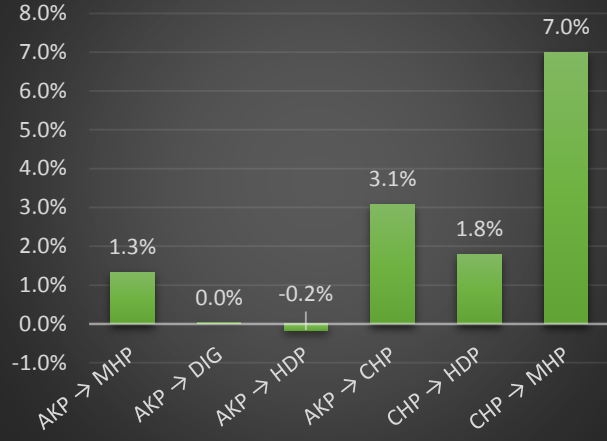

ARTVIN-ARDANUC-*

ARTVIN-ARHAVI-*

ARTVIN-ARTVIN MERKEZ-*

ARTVIN-BORCKA-*

ARTVIN-HOPA-*

ARTVIN-MURGUL-*

| | AKP → MHP | AKP → DİĞ | AKP → HDP | AKP → CHP | CHP → HDP | CHP → MHP |
|------------------------|-----------|-----------|-----------|-----------|-----------|-----------|
| ARTVIN-*.* | 3.4% | -0.2% | -0.1% | 4.6% | 2.7% | 6.3% |
| ARTVIN-ARDANUC-* | 1.3% | 0.0% | -0.2% | 3.1% | 1.8% | 7.0% |
| ARTVIN-ARHAVI-* | 2.5% | -1.1% | -0.2% | 4.5% | 1.7% | 7.4% |
| ARTVIN-ARTVIN MERKEZ-* | 3.4% | -0.6% | 0.0% | 4.4% | 1.9% | 4.9% |
| ARTVIN-BORCKA-* | 5.2% | 0.1% | -0.3% | 4.4% | 1.7% | 8.2% |
| ARTVIN-HOPA-* | 2.4% | 0.3% | -0.7% | 4.4% | 7.6% | 8.0% |
| ARTVIN-MURGUL-* | 4.7% | -0.9% | 0.0% | 5.0% | 1.3% | 6.0% |
| ARTVIN-SAVSAT-* | 5.2% | -1.2% | -0.1% | 7.5% | 1.9% | 10.0% |
| ARTVIN-YUSUFELI-* | 3.0% | 0.9% | 0.1% | 1.7% | 0.4% | -0.8% |