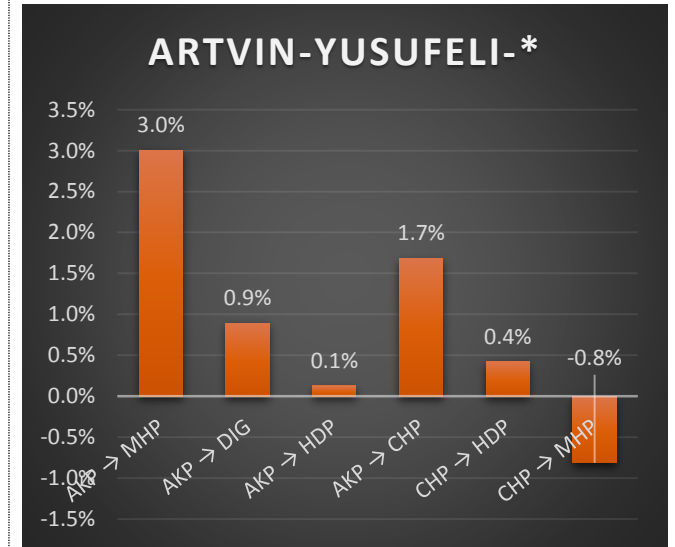

ARTVIN-ARDANUC-*

ARTVIN-ARHAVI-*

ARTVIN-ARTVIN MERKEZ-*

ARTVIN-BORCKA-*

ARTVIN-HOPA-*

ARTVIN-MURGUL-*

| | AKP → MHP | AKP → DİĞ | AKP → HDP | AKP → CHP | CHP → HDP | CHP → MHP |
|------------------------|-----------|-----------|-----------|-----------|-----------|-----------|
| ARTVIN-*.* | 3.4% | -0.2% | -0.1% | 4.6% | 2.7% | 6.3% |
| ARTVIN-ARDANUC-* | 1.3% | 0.0% | -0.2% | 3.1% | 1.8% | 7.0% |
| ARTVIN-ARHAVI-* | 2.5% | -1.1% | -0.2% | 4.5% | 1.7% | 7.4% |
| ARTVIN-ARTVIN MERKEZ-* | 3.4% | -0.6% | 0.0% | 4.4% | 1.9% | 4.9% |
| ARTVIN-BORCKA-* | 5.2% | 0.1% | -0.3% | 4.4% | 1.7% | 8.2% |
| ARTVIN-HOPA-* | 2.4% | 0.3% | -0.7% | 4.4% | 7.6% | 8.0% |
| ARTVIN-MURGUL-* | 4.7% | -0.9% | 0.0% | 5.0% | 1.3% | 6.0% |
| ARTVIN-SAVSAT-* | 5.2% | -1.2% | -0.1% | 7.5% | 1.9% | 10.0% |
| ARTVIN-YUSUFELI-* | 3.0% | 0.9% | 0.1% | 1.7% | 0.4% | -0.8% |