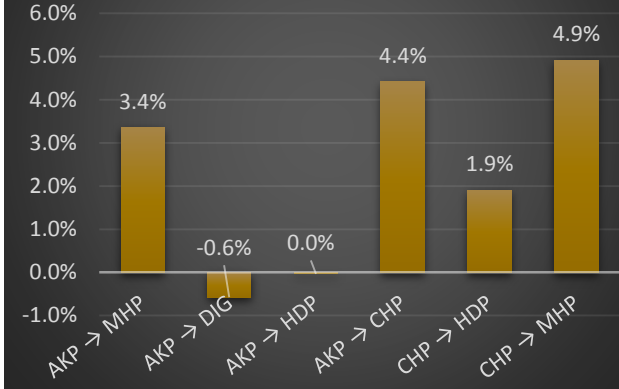

ARTVIN-ARDANUC-*

ARTVIN-ARHAVI-*

ARTVIN-ARTVIN MERKEZ-*

ARTVIN-BORCKA-*

ARTVIN-HOPA-*

ARTVIN-MURGUL-*

| | AKP → MHP | AKP → DİĞ | AKP → HDP | AKP → CHP | CHP → HDP | CHP → MHP |
|------------------------|-----------|-----------|-----------|-----------|-----------|-----------|
| ARTVIN-*.* | 3.4% | -0.2% | -0.1% | 4.6% | 2.7% | 6.3% |
| ARTVIN-ARDANUC-* | 1.3% | 0.0% | -0.2% | 3.1% | 1.8% | 7.0% |
| ARTVIN-ARHAVI-* | 2.5% | -1.1% | -0.2% | 4.5% | 1.7% | 7.4% |
| ARTVIN-ARTVIN MERKEZ-* | 3.4% | -0.6% | 0.0% | 4.4% | 1.9% | 4.9% |
| ARTVIN-BORCKA-* | 5.2% | 0.1% | -0.3% | 4.4% | 1.7% | 8.2% |
| ARTVIN-HOPA-* | 2.4% | 0.3% | -0.7% | 4.4% | 7.6% | 8.0% |
| ARTVIN-MURGUL-* | 4.7% | -0.9% | 0.0% | 5.0% | 1.3% | 6.0% |
| ARTVIN-SAVSAT-* | 5.2% | -1.2% | -0.1% | 7.5% | 1.9% | 10.0% |
| ARTVIN-YUSUFELI-* | 3.0% | 0.9% | 0.1% | 1.7% | 0.4% | -0.8% |